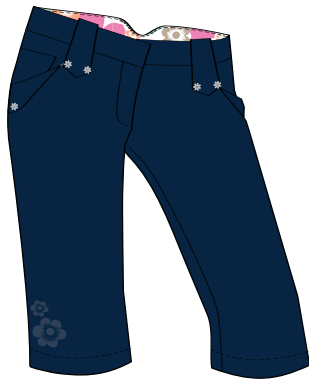

V Neck Short Sleeve Top
Elasticated Empire Line
Placement Print

Fabric Composition

100% Cotton

SURF | GRACIE | FACLOTH10001

Technical Specification

Strapless Playsuit
Waist Drawcord

Fabric Composition

100% Cotton

SURF | GABRIELLE | FATOSWH10001

Technical Specification

All Over Print Hoodie
Full Zip
Patch Pocket with Jet Openings

Fabric Composition

100% Cotton
240gsm

TOP: CARMEN
SHORTS: HARRIET
JACKET: TALLY

BLACK IRIS WHITE PRALINE

Technical Specification

2 Welt Pockets
 Inner Pocket
 Grown on Hood
 Printed TC Lining

Fabric Composition

70% Cotton / 30% Nylon

BLACK IRIS WHITE PRALINE

Technical Specification

Flat Waist
 Front Fly Opening
 3/4 Length Trouser
 Printed Inner Waistband
 4 Pockets
 Flower Stress Point Rivet