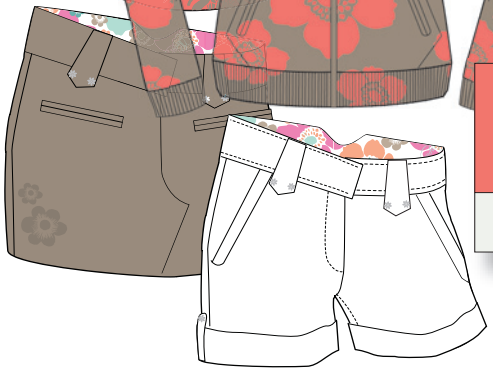

WOMENS
SURF

VEST: ABENA
SHORTS: PORTIA

PRALINE

APRICOT

dress: caprice

SPEARMINT

bikini top: petula
shorts: janesa
top: trudie
3/4 trousers: genevie

tankini top: athena
bikini pant: mollie
tshirt: gemma
shorts: paola