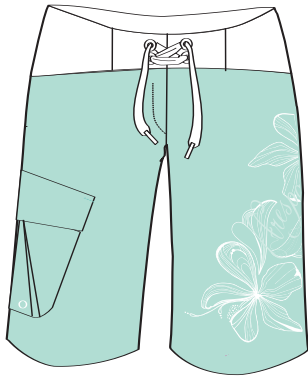

SURF | JANESA | FABTSHH10012 / FYBTSHH10004

Technical Specification

Long Length
Flat Waist with Laces
Placement Print on Left Leg

Fabric Composition

100% Polyester
145gm Microfibre Sateen

Y This colour is available in Youths