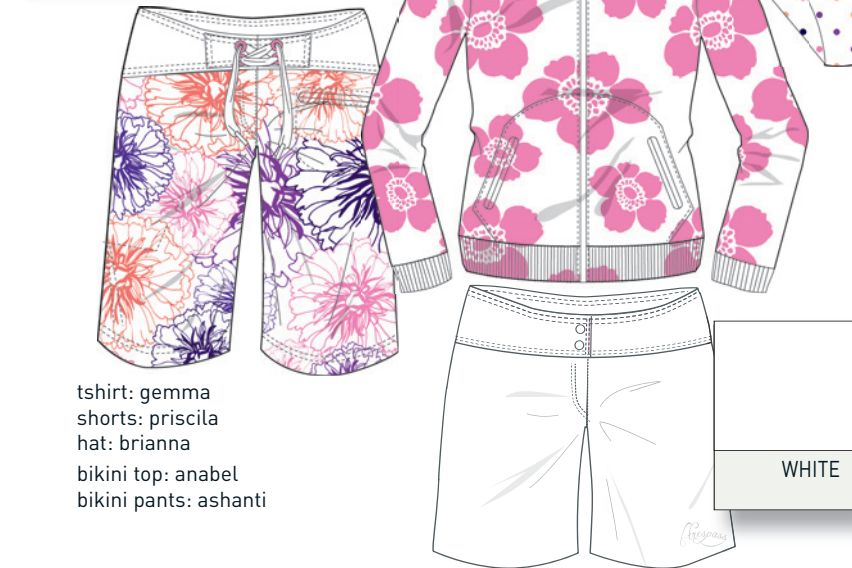

playsuit: gracie

swimsuit: gini

bikini: petula
 shorts: paola

HOODY: GABRIELLE
SHORTS: TAMIE

WILDBERRY

PINK

PLUME

WHITE