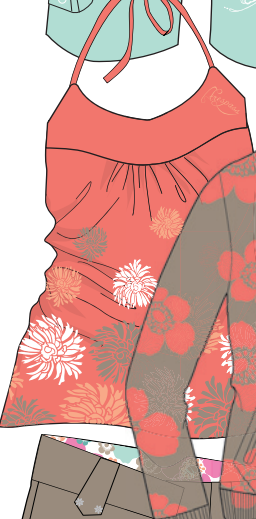

WOMENS
SURF

VEST: ABENA
SHORTS: PORTIA

PRALINE

APRICOT

dress: caprice

SPEARMINT

bikini top: petula
shorts: janesa
top: trudie
3/4 trousers: genevie

tankini top: athena
bikini pant: mollie
tshirt: gemma
shorts: paola