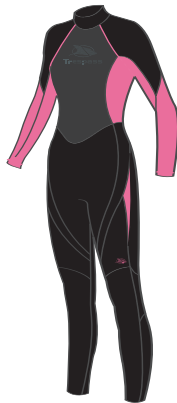

Fabric Composition

100% Polyester
145gm Microfibre Sateen

Y This colour is available in Youths

SURF | MURMURS | FATOSWF20001

AQUA
PIGMENT DYED
 WHITE

Technical Specification

Adjustable Grown On Hood
Kangaroo Front Pocket
Ribbed Cuffs & Hem
Raw Edge Seam Detail
Waffle Fabric Hood Lining

Fabric Composition

80% Cotton / 20% Polyester
320gsm
Hood Lining: 100% Cotton

BLACK

Technical Specification

3mm Short Wetsuit
 Mesh Chest Panels For Heat Retention & Warmth
 Flat Lock Seams
 Trespass Print On Chest & Sleeve
 7mm Zipper
 Branded Trespass Zipper Tape

Fabric Composition

100% Neoprene
 Laminated with
 Double Nylon

Fabric Properties

3mm

BLACK
PINK

Technical Specification

5mm Full Suit
 Ergonomic Fit
 Internal Key Stash
 Rear Self Zip Closure

Fabric Composition

100% Neoprene
 Laminated with
 Double Nylon

Fabric Properties

5mm

TP75

BLACK

Technical Specification

Rash Guard
 Short Sleeve
 Plush Backing
 Printed Logos on Chest & Back

Fabric Composition