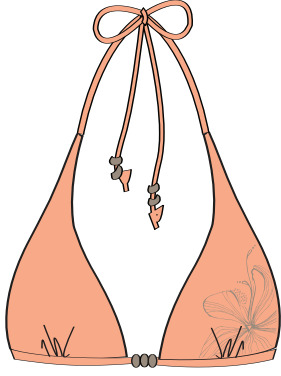

SURF | ANABEL | FACLSMH10007

Technical Specification

Halter Neck Bikini Top
Removable Pads
Placement Print

Fabric Composition

80% Polyamide / 20% Elastane