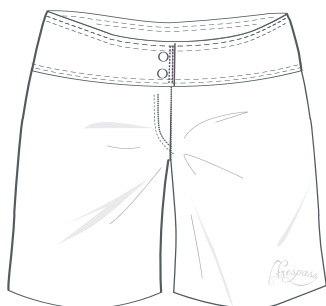

SURF | BRIDGETTA | FABTSHH10007

BLACK IRIS WHITE PINK

Technical Specification

Mid Length
Flat Waist with Snaps
Embroidered Logo

Fabric Composition

100% Polyester
145gm Microfibre Sateen