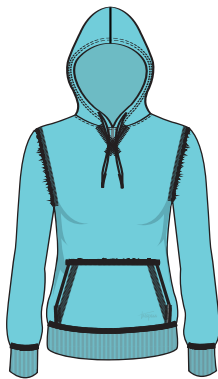

SURF | MURMURS | FATOSWF20001

Technical Specification

Adjustable Grown On Hood
Kangaroo Front Pocket
Ribbed Cuffs & Hem
Raw Edge Seam Detail
Waffle Fabric Hood Lining

Fabric Composition

80% Cotton / 20% Polyester
320gsm
Hood Lining: 100% Cotton