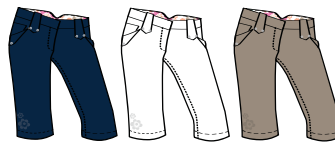

BLACK IRIS   WHITE   PRALINE

Technical Specification

Flat Waist
Front Fly Opening
3/4 Length Trouser
Printed Inner Waistband
4 Pockets
Flower Stress Point Rivet

Fabric Composition

70% Cotton / 30% Nylon