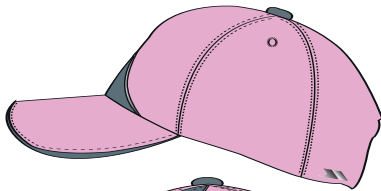

ACCESSORIES | TEMPRA | FAHSHAH10002

Technical Specification

Ladies Skip Cap
Reflective Logo And Binding

Fabric Composition

100% Cotton

WOMENS PACK	ONE SIZE	SOLID COLOUR
12	12	TOTAL 12