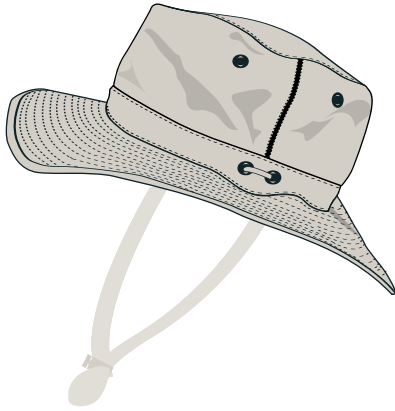

Technical Specification

Men's Adventure Hat
Stiffened Brim
Eyelets
Adjustable Drawcord

Inner Pocket
Trespass Embroidery

Fabric Composition

100% Polyamide

Fabric Properties

Water Resistant

MENS PACK	S/M	M/L	SOLID COLOUR
6	6	6	TOTAL 12

MENS PACK	SOLID SIZE	SOLID COLOUR
6	6	TOTAL 6