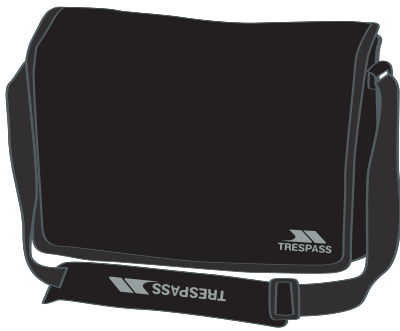

ACCESSORIES | TIMUR | UUACBAE20004

Technical Specification

9 Litre Messenger Bag
Detachable Shoulder Strap
Inner Compartments
Size 36 x 9 x 29 cm

Fabric Composition

Velcro Fastening at Front
Zip Pocket at Back
600 D PVC / 210 D PU

Available in Eaches