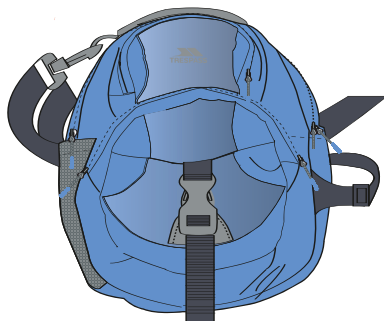

ACCESSORIES | DYNAMIC | FAACBAH10005

Technical Specification

2.5L Shoulder Bag
Side Mesh Pocket
Concealed Bottle Holder
3 x Zipped Compartments
Central Buckled Pocket
Back Pouch Pocket

Fabric Composition

420D Polyester Jacquard

Available in Eaches