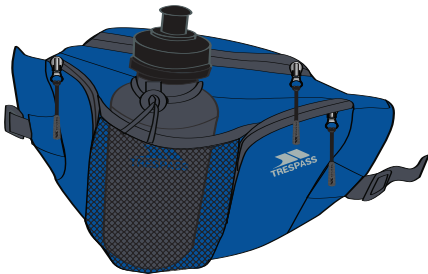

ACCESSORIES | VASP | UUACBAF20003

Technical Specification

- 5 Litre Hip Pack
- Multiple Compartments
- Adjustable Waist Strap
- 1 x Drinks Bottles
- Bottle Holders with Retainers
- Padded Hip Belt

Available in Eaches

Fabric Composition

600D Polyester Ripstop