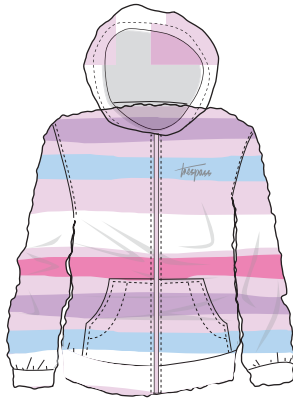

Baby
Polar Fleece
Grown on Hood
Fur Fleece Lined Hood
Kangaroo Pocket

Fabric Composition

100% Polyester

Fabric Properties

Airtrap
270gms

SWEETIEPINK MISTYBLUE

Technical Specification

Hooded Fleece
2 Lower Pockets
All Over Print

Fabric Composition

100% Polyester
Microfleece

Fabric Properties

Airtrap
220-240 gsm

BLOSSOM BLUEWAVE VIOLA

Technical Specification

Baby
Polar Fleece
Grown on Hood
2 Side Pockets
Chest & Back Embroidery Detail