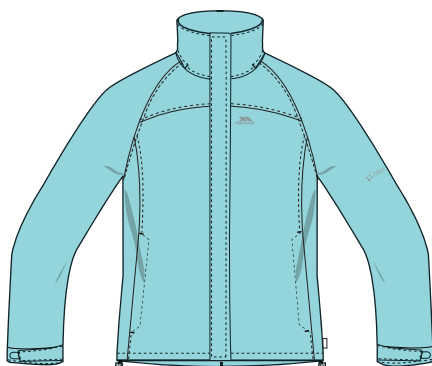

BLACK CRIMSON HEATHER POOL BLUE

Technical Specification

Adjustable Concealed Hood
2 Pockets
Hem Drawcord
Elasticated Cuff with Adjustable Velcro Tab

Fabric Composition

Shell: 100% Polyester
PVC Coating
Mesh Lining:
100% Polyester

Fabric Properties

Waterproof 3000mm
Windproof
Taped Seams