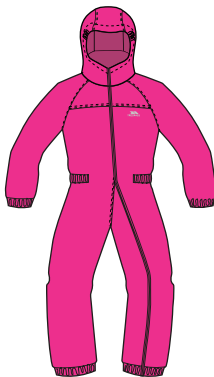

Technical Specification

Unisex
Shell
Grown On Hood
Elasticated Cuffs & Ankles
Elasticated Side Waist
Full Body Length Front Zip

Fabric Composition

Shell: 100% Polyamide
PU Coating

Fabric Properties

Waterproof 2000mm
Breathable 3000mvp
Windproof
Taped Seams

Available in Ages:
6-12 Months, 12-18 Months, 18-24 Months,
2/3, 3/4, 5/6, 7/8yrs