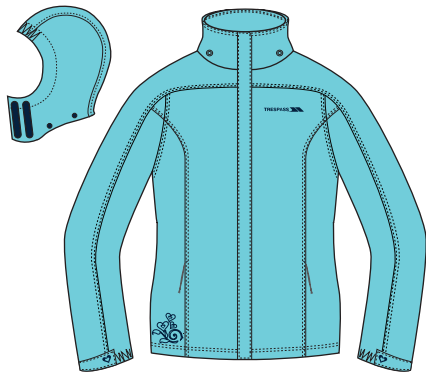

Waterproof 3000mm
Breathable 3000mvp
Windproof
Taped Seams

Available in XXXL

Y This colour is available in Youths up to 13/14

Y BLACK

Y NAVY

Technical Specification

Unisex
3 Pocket Openings (No Pocket Bags)
Full Elasticated Waist
Trousers Pack into Mesh Pouch

Fabric Composition

Shell: 100% Polyamide
PU Coating

Fabric Properties

Waterproof 3000mm
Breathable 3000mvp
Windproof
Taped Seams

Available in XXXL

Y This colour is available in Youths up to 13/14

AQUA CANDY FLOSS