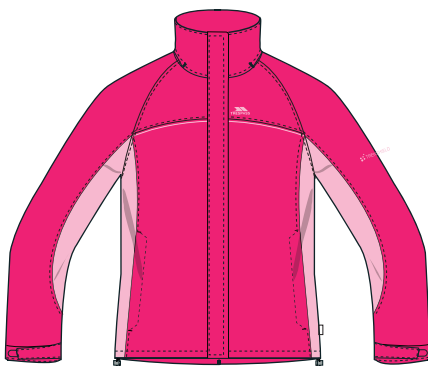

Technical Specification

Adjustable Concealed Hood
2 Pockets
Hem Drawcord
Elasticated Cuff with Adjustable Velcro Tab

Fabric Composition

Shell: 100% Polyester
PVC Coating
Mesh Lining:
100% Polyester

Fabric Properties

Waterproof 3000mm
Windproof
Taped Seams

Available in Ages: 3/4, 5/6, 7/8, 9/10, 11/12