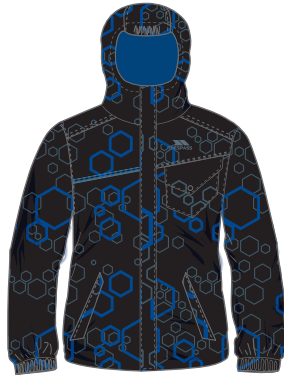

BOYS

RAINWEAR

JACKET: BOISTEROUS
TROUSERS: MITES
WELLIES: SPLASH

RAINWEAR | BOISTEROUS | MCJKRAH10002

TP50

BLACK PRINT

INDIGO PRINT

GREYMOUSE PRINT

Technical Specification

Grown On Hood
Upper Chest Patch Pocket
2 Lower Pockets
Elasticated Cuffs
All Over Print
Hem Drawcord with Side Adjustment

Fabric Composition

100% Polyester
PU Coated

Fabric Properties