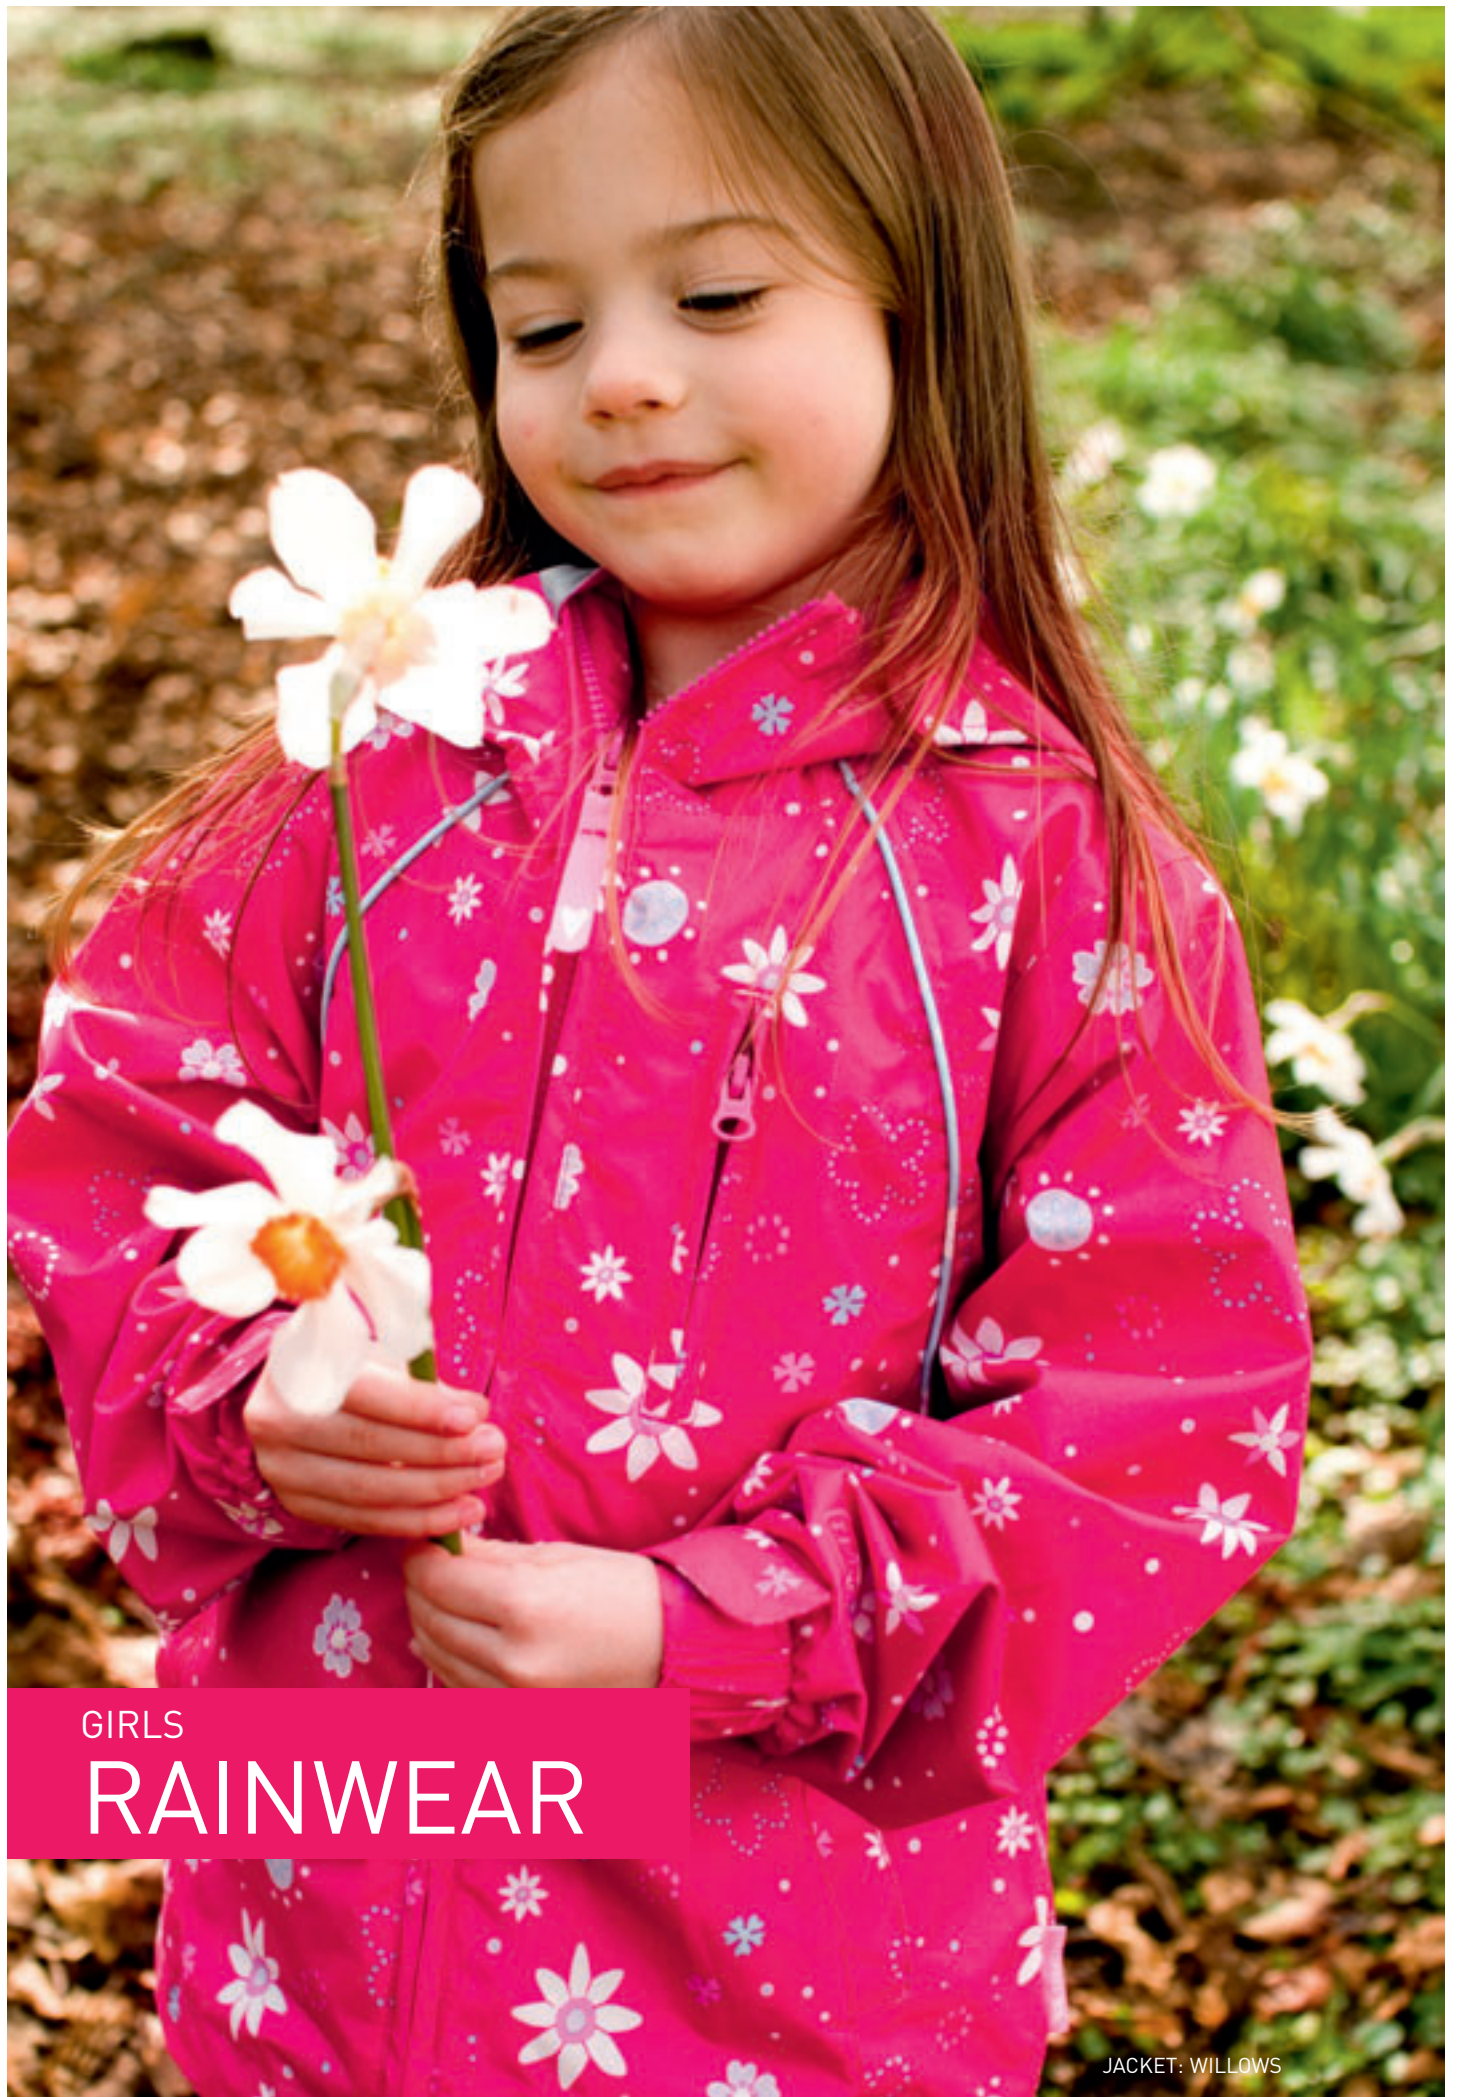

BLACK

Technical Specification

Unisex
2 Zip Pockets
Full Elasticated Waist
Adjustable Hem Tab

Fabric Composition

Shell: 100% Polyamide
Lining: 100% Polyester

Fabric Properties

Waterproof 2000mm
Windproof
Taped Seams