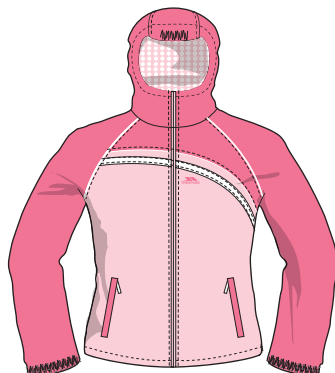

Technical Specification

Printed Dot Mesh Lining
Grown on Hood
2 Zip Pockets
Drawcord at Hem
Elasticated Cuff

Fabric Composition

Shell: 100% Polyamide
PU Coating
Mesh: 100% Polyester
Lining: 100% Polyester

Fabric Properties

Waterproof 2000mm
Windproof
Taped Seams