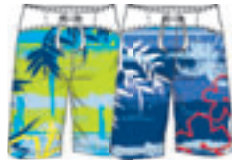

**Fabric Composition**

100% Cotton Jersey  
150-160gms

**CASUAL | JIMMYRAY | MCBTTRE20002**

LEAD MARSH

**Technical Specification**

Flat Waist with Side Elastic  
Long Length  
Front Fly Opening  
6 Pockets

**Fabric Composition**

70% Cotton / 30% Polyamide

**SURF | SAILFIN | MCBTSHH10001**

WASABI PRINT    INDIGO PRINT

**Technical Specification**

Inner Mesh Pant  
Flat Waist with Back Elastic Panel  
Long Length  
All Over Print