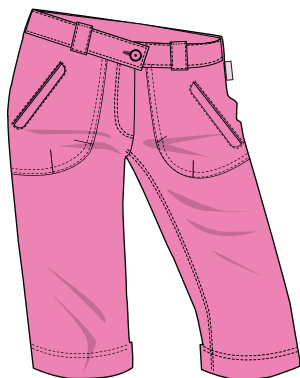

**Fabric Composition**

100% Polyester  
120gsm Microfibre Sateen

**SURF | SINDY | FCBTSHH10002**

INDIGO WHITE

**Technical Specification**

Flat Waist with Back Elastic  
Long Length  
All Over Print

**Fabric Composition**

100% Polyester  
120gsm Microfibre Sateen

**SURF | MILKMAID | FCBTTQH10001**

WHITE INDIGO SWEETIEPINK

**Technical Specification**

3/4 Length Trousers  
Flat Waist at Front  
Elastic at Back  
Front Fly  
2 Front Pockets  
2 Back Pockets