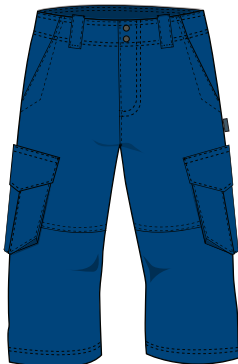

**Fabric Composition**

70% Cotton / 30% Polyamide

**SURF | SAILFIN | MCBTSHH10001**

WASABI PRINT    INDIGO PRINT

**Technical Specification**

Inner Mesh Pant  
Flat Waist with Back Elastic Panel  
Long Length  
All Over Print

**Fabric Composition**

100% Polyester  
120gm Microfibre Sateen

**SURF | RIOTOUS | MCBTSHH10002**

FIESTA    WHITE    SKY BLUE

**Technical Specification**

Inner Mesh Pant  
Flat Waist with Back Elastic Panel  
Long Length  
All Over Print

**Fabric Composition**

100% Polyester  
120gm Microfibre Sateen

**SURF | MITES | MCBTTQH10001**

INDIGO    GREYMOUSE

**Technical Specification**

Flat Waist  
Front Fly Fastening  
3/4 Length  
Side Entry Pockets  
Side Leg Pockets  
Back Pockets

**Fabric Composition**

70% Cotton / 30% Polyamide

TSHIRT: WOOHOO  
SHORTS: WARLOCK

**SURF | SPLOOSH | UCCLSMG10001**

**Technical Specification**

2 Piece Swim Set  
Printed and Plain Panelling  
Elastic Waist  
Contrast Piping Detail