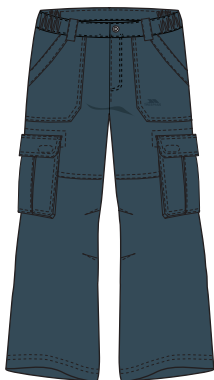

Round Neck  
Short Sleeves  
Print on Chest

**Fabric Composition**

100% Cotton Jersey  
150-160gms

**SURF | SHUTE | MCTOTSH10003**

INDIGO WASABI GREYMOUSE

**Technical Specification**

Round Neck  
Short Sleeves  
Print on Chest

**Fabric Composition**

100% Cotton Jersey  
150-160gms

**CASUAL | JIMMYRAY | MCBTTRE20002**

LEAD MARSH

**Technical Specification**

Flat Waist with Side Elastic  
Long Length  
Front Fly Opening  
6 Pockets

**Fabric Composition**

70% Cotton / 30% Polyamide

**SURF | SAILFIN | MCBTSHH10001**

WASABI PRINT    INDIGO PRINT

**Technical Specification**

Inner Mesh Pant  
Flat Waist with Back Elastic Panel  
Long Length  
All Over Print