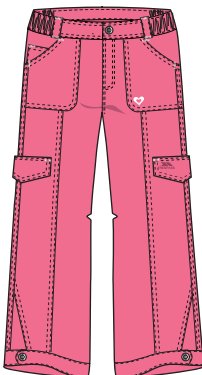

MARSH MALLOW

tshirt: beeline  
trousers: milkmaid

WHITE

fleece: denisy

tshirt: beeline  
shorts: believin

fleece: denisy  
3/4 trousers: milkmaid

dress: rapunzel

**SURF | BEAUTY | FCCLSMH10001**

Round Neck T-Shirt  
Short Sleeves  
Chest Detail

**Fabric Composition**

100% Cotton Jersey  
150-160gsm

**SURF | DEEDEE | FCTOTSH10002**

**Technical Specification**

Round Neck T-Shirt  
Short Sleeves  
Chest Detail

**Fabric Composition**

100% Cotton Jersey  
150-160gsm

**CASUAL | POLLYANNA | FCBTTRE20002**

**Technical Specification**

Flat Waist With Side Elastic  
Long Length  
Front Fly Opening  
Bar Tacks at Stress Points  
5 Pockets  
Heart Pocket Embroidery