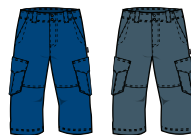

**Fabric Composition**

70% Cotton / 30% Polyamide

**SURF | SAILFIN | MCBTSHH10001**

WASABI PRINT    INDIGO PRINT

**Technical Specification**

Inner Mesh Pant  
Flat Waist with Back Elastic Panel  
Long Length  
All Over Print

**Fabric Composition**

100% Polyester  
120gm Microfibre Sateen

**SURF | RIOTOUS | MCBTSHH10002**

FIESTA    WHITE    SKY BLUE

**Technical Specification**

Inner Mesh Pant  
Flat Waist with Back Elastic Panel  
Long Length  
All Over Print

**Fabric Composition**

100% Polyester  
120gm Microfibre Sateen

**SURF | MITES | MCBTTQH10001**

INDIGO    GREYMOUSE

**Technical Specification**

Flat Waist  
Front Fly Fastening  
3/4 Length  
Side Entry Pockets  
Side Leg Pockets  
Back Pockets