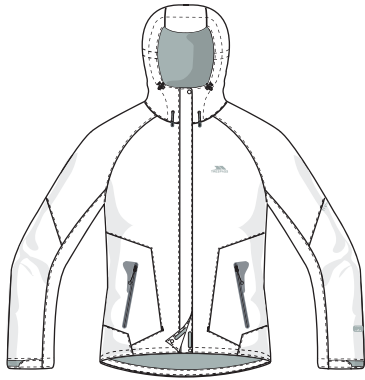

Fabric Composition

83% Nylon /
17% Spandex

Fabric Properties

UV Protection 50+

Ⓢ This colour is available in Youths

WHITE QUARTZ FLINT QUARTZ SPA QUARTZ

Technical Specification

Shell
 Mesh Lining
 Adjustable Grown On Hood
 2 Laser Cut Heat Sealed Pockets
 Inner Zip Pocket
 Ventilation Zips
 Elasticated Cuff with Velcro Tab