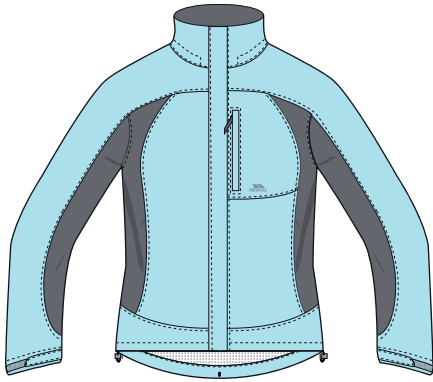

Adjustable Grown On Hood
2 Zip Pockets
Map Pocket
Hem Drawcord with Side Adjustment
Half Elastic Cuff with Velcro Tab
Detachable Inner Fleece

Fabric Composition

Shell: 100% Polyester Microfibre - PU coating
Lining: 100% Polyester
Inner Fleece Jacket: 100% Polyester 280gsm

Fabric Properties

Waterproof 2000mm
Windproof
Taped Seams

Ⓢ This colour is available in Youths

Y BLACK LEAD Y WATER LEAD Y CHILLI RED LEAD

Technical Specification

Adjustable Concealed Hood
3 Zip Pockets
Drawcord at Hem
Flat Cuff with Velcro Tab