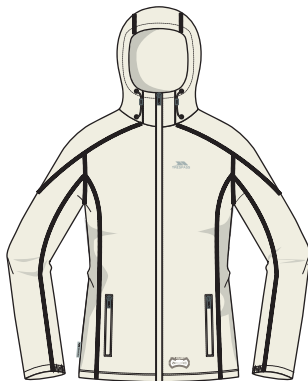

Fabric Composition

95% Polyester /
 5% Elastane

Fabric Properties

Waterproof 5000mm
 Breathable 3000mvp

Y This colour is available in Youths

Y **BLACK**
Y **CASSIS**
Y **GHOST**

Technical Specification

Adjustable Grown on Hood
 2 Zip Pockets
 Low Profile Zips
 Auto Lock Zips
 Chin Guard
 Half Elasticated Cuffs
 Stretch Panels