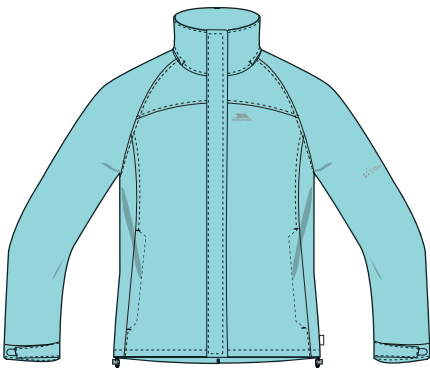

Fabric Composition

Shell: 100% Polyester PVC
Lining: 100% Polyester

Fabric Properties

Waterproof 5000mm
Windproof
Taped Seams

Available in XXXL
Y This colour is available in Youths

Y BLACK Y CRIMSON Y HEATHER Y POOL BLUE Y NAVY BLUE