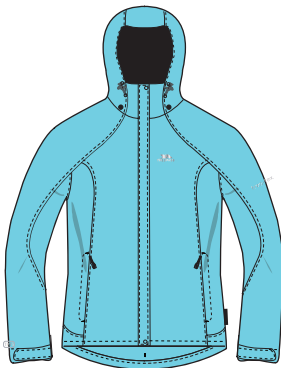

Fabric Properties

Waterproof 2000mm
 Breathable 3000mp
 Windproof
 Taped Seams

Ⓢ This colour is available in Youths

BLACK POOL BLUE SANGRIA

Technical Specification

Shell
 Mesh Lining
 Adjustable Concealed Hood
 2 Pockets
 Inner Pocket
 Hem Drawcord with Side Adjustment
 Flat Cuff with Velcro Tab