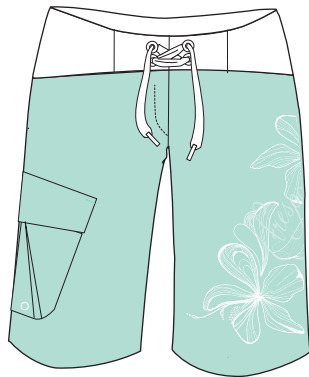

Y WILDBERRY
PLUME

Y PINK
WHITE

Technical Specification

Short Sleeve T Shirt
Slim Fit
Discharge Print

Fabric Composition

100% Cotton

Y This colour is available in Youths

Y PINK