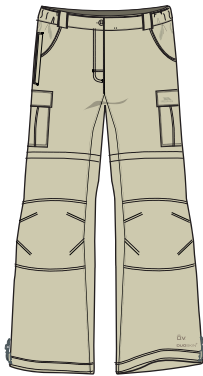

Fabric Composition

100% Polyester

Fabric Properties

Airtrap
300gsm

Y This colour is available in Youths

Y HAY EARTH

Technical Specification

Flat Waist with Side Elastic
Zip Off Legs for Shorts
1 Zip Pocket
4 Pockets
Articulated Knee Darts
Drawcord Hem Adjusters