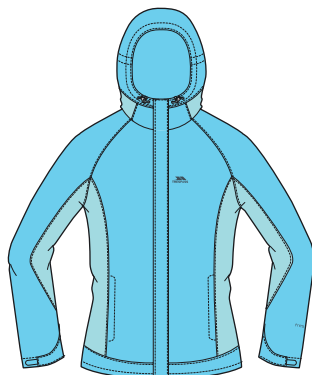

Technical Specification

Adjustable Grown On Hood
2 Zip Pockets
Map Pocket
Hem Drawcord with Side Adjustment
Half Elastic Cuff with Velcro Tab
Detachable Inner Fleece

Fabric Composition

Shell: 100% Polyester Microfibre - PU coating
Lining: 100% Polyester
Inner Fleece Jacket: 100% Polyester 280gsm

Fabric Properties

Waterproof 2000mm
Windproof
Taped Seams

Ⓢ This colour is available in Youths