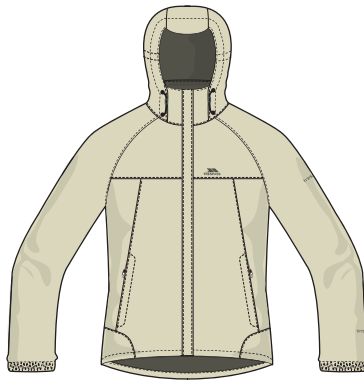

Technical Specification

Lightly Padded
Concealed Hood
2 Zip Pockets
Inner Pocket
Drawcord at Hem
Elasticated Cuff

Fabric Composition

Shell: 100% Polyester
Pongee PU Coating
Lining: 100% Polyamide
Padding: 100% Polyester

Fabric Properties

Waterproof 5000mm
Breathable 5000mp
Windproof
Taped Seams