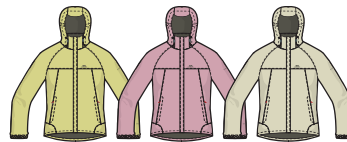

CITRUS   **DUSKY PINK**   **STONE**

Technical Specification

Lightly Padded
Concealed Hood
2 Zip Pockets
Inner Pocket
Drawcord at Hem
Elasticated Cuff

Fabric Composition

Shell: 100% Polyester
Pongee PU Coating
Lining: 100% Polyamide
Padding: 100% Polyester

Fabric Properties

Waterproof 5000mm
Breathable 5000mp
Windproof
Taped Seams