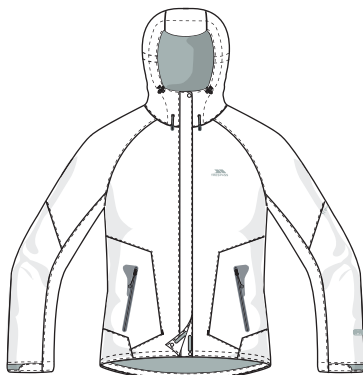

Technical Specification

Shell
Mesh Lining
Adjustable Grown On Hood
2 Laser Cut Heat Sealed Pockets
Inner Zip Pocket
Ventilation Zips
Elasticated Cuff with Velcro Tab

Fabric Composition

Shell: 100% Polyamide
PU Coating
Mesh: 100% Polyester
Lining: 100% Polyester

Fabric Properties

Waterproof 5000mm
Breathable 5000mvp
Windproof
Taped Seams

Y This colour is available in Youths