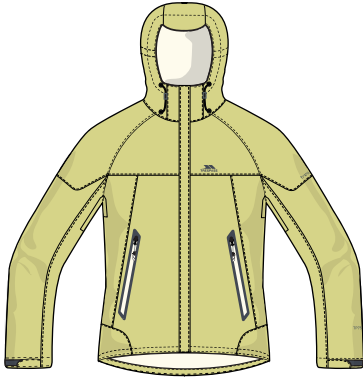

CITRUS
GHOST

RASPBERRY
GHOST

SMOKE
GHOST

WILDBERRY
GHOST

Technical Specification

Mesh Lined
Underarm Ventilation Zips
Adjustable Grown on Hood
2 Water Resistant Zip Pockets
Inner Pocket
Drawcord at Hem
Elasticated Cuff with Velcro Tab

Fabric Composition

Shell: 100% Polyester
Taslan PU Coating
Mesh: 100% Polyester
Lining: 100% Polyamide
Inner Fleece Jacket:
100% Polyester
220gsm

Fabric Properties

Waterproof 3000mm
Breathable 3000mvp
Windproof
Taped Seams