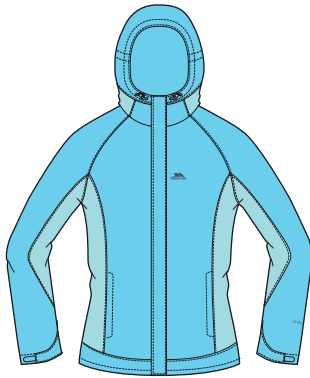

Technical Specification

Adjustable Grown On Hood
2 Zip Pockets
Map Pocket
Hem Drawcord with Side Adjustment
Half Elastic Cuff with Velcro Tab
Detachable Inner Fleece

Fabric Composition

Shell: 100% Polyester
Microfibre - PU coating
Lining: 100% Polyester
Inner Fleece Jacket:
100% Polyester 280gsm

Fabric Properties

Waterproof 2000mm
Windproof
Taped Seams

Ⓢ This colour is available in Youths