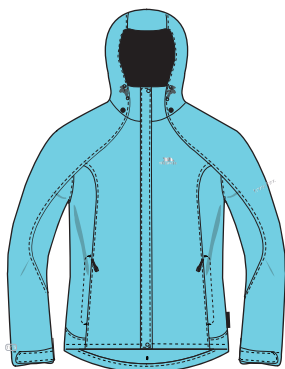

BLACK POOL BLUE SANGRIA

Technical Specification

Shell
Mesh Lining
Adjustable Concealed Hood
2 Pockets
Inner Pocket
Hem Drawcord with Side Adjustment
Flat Cuff with Velcro Tab

Fabric Composition

Shell: 100% Polyester
PU Coating
Mesh: 100% Polyester
Lining: 100% Polyester

Fabric Properties

Waterproof 2000mm
Breathable 3000mvp
Windproof
Taped Seams

Ⓢ This colour is available in Youths