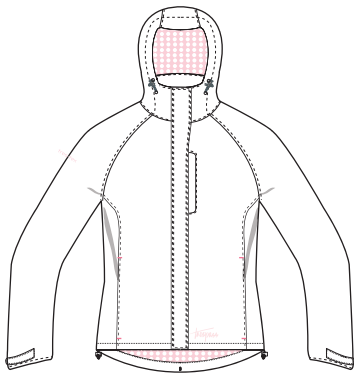

Technical Specification

Printed Dot Mesh Lining
Adjustable Grown on Hood
3 Zip Pockets
Drawcord at Hem
Flat Cuff with Velcro Tab

Fabric Composition

Shell: 100% Polyamide PU Coating
Mesh: 100% Polyester
Lining: 100% Polyester

Fabric Properties

Waterproof 2000mm
Breathable 3000mvp
Windproof
Taped Seams