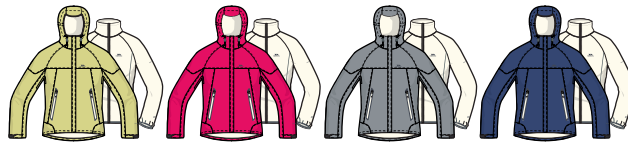

CITRUS
GHOST

RASPBERRY
GHOST

SMOKE
GHOST

WILDBERRY
GHOST

Technical Specification

Mesh Lined
Underarm Ventilation Zips
Adjustable Grown on Hood
2 Water Resistant Zip Pockets
Inner Pocket
Drawcord at Hem
Elasticated Cuff with Velcro Tab

Fabric Composition

Shell: 100% Polyester
Taslan PU Coating
Mesh: 100% Polyester
Lining: 100% Polyamide
Inner Fleece Jacket:
100% Polyester
220gsm

Fabric Properties

Waterproof 3000mm
Breathable 3000mvp
Windproof
Taped Seams