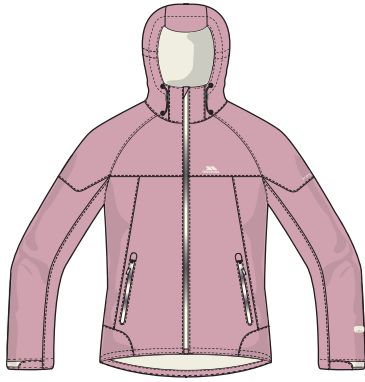

Technical Specification

Mesh Lining
Adjustable Grown on Hood
2 Zip Pockets
Gradient Coloured Zips
Drawcord at Hem
Elasticated Cuff with Velcro Tab

Fabric Composition

Shell: 100% Polyamide Taslan
PU Coating
Mesh: 100% Polyester
Lining: 100% Polyamide

Fabric Properties

Waterproof 2000mm
Windproof
Taped Seams