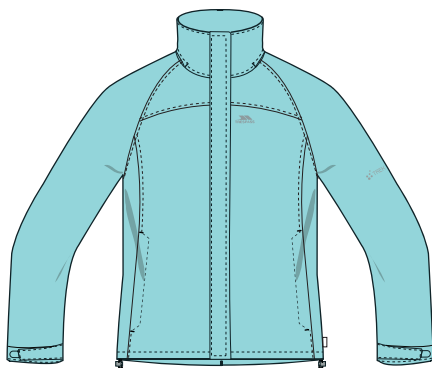

Fabric Composition

Shell: 100% Polyester PVC
Lining: 100% Polyester

Fabric Properties

Waterproof 5000mm
Windproof
Taped Seams

Available in XXXL

Ⓢ This colour is available in Youths

BLACK CRIMSON HEATHER POOL BLUE MARSHMALLOW