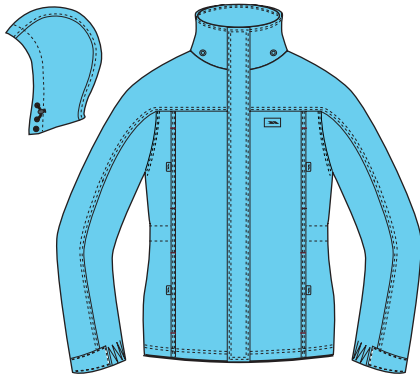

Fabric Properties

Waterproof 3000mm
Windproof
Taped Seams

BLACK VIOLA

Technical Specification

Mesh Lining
Adjustable Grown On Hood
2 Zip Pockets
Reflective Prints
Binding At Cuffs & Hem

Fabric Composition

Shell: 100% Polyamide
PU Coating

Fabric Properties

Waterproof 2000mm
Windproof
Taped Seams

BLACK BLUE WATER CORAL NAVY POPPY RED ROSE THISTLE

Technical Specification

Shell
Mesh Lining
4 Zip Pockets
Hem and Waist Drawcord
Elasticated Cuff with Velcro Tab
Windproof Facing
Adjustable Detachable Hood