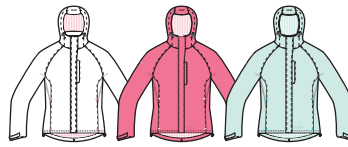

Technical Specification

Unpadded
 Contrast Mesh Lining
 Hood Packs into Collar
 3 Zip Pockets
 Elasticated Cuff with Velcro Tab
 Drawcord at Hem

Fabric Composition

Shell: 100% Polyamide PU
 Lining: 100% Polyester Mesh

Fabric Properties

Waterproof 3000mm
 Breathable 3000mvp
 Windproof
 Taped Seams

LAVENDER WHITE **SMOKE WHITE** **WILDBERRY LAVENDER**

Technical Specification

Mesh Lining
 Adjustable Concealed Hood
 2 Water Resistant Zip Pockets
 2 Zip Pockets
 Inner Zip Pocket
 Drawcord at Hem
 Elasticated Cuff with Velcro Tab

Fabric Composition

Shell:
 100% Polyester Pongee PU Coating
 100% Polyamide Ripstop PU Coating
 Mesh: 100% Polyester
 Lining: 100% Polyamide

Fabric Properties

Waterproof 3000mm
 Breathable 3000mvp
 Windproof
 Taped Seams