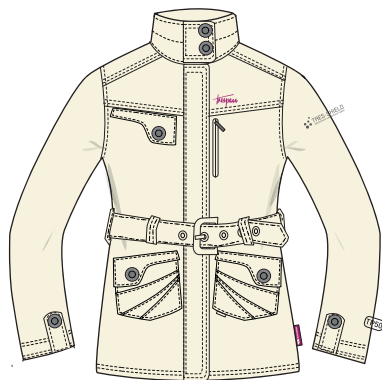

Technical Specification

Adjustable Concealed Hood
4 Pockets
Chin Guard
Flat Cuff
Belt With Metal Buckle

Fabric Composition

Shell: 100% Polyester
PU Coating
Mesh Lining:
100% Polyester

Fabric Properties

Waterproof 5000mm
Windproof
Taped Seams