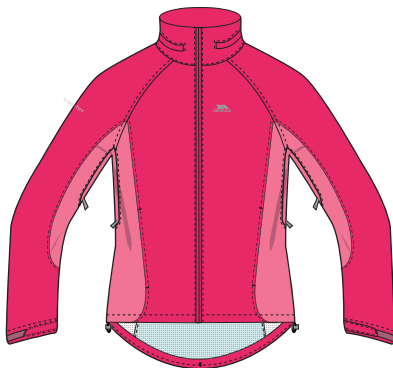

Unlined
Adjustable Grown on Hood
2 Zip Pockets
Drawcord at Hem
Flat Cuff with Velcro Tab
All Over Print
Packs into Side Pocket

Fabric Composition

Shell: 100% Polyester
PU Coating

Fabric Properties

Waterproof 2000mm
Breathable 3000mvp
Windproof
Taped Seams

HI-VIZ YELLOW
GRAPHITE

SASPARILLA
GRAPHITE

SPA
GRAPHITE

WHITE
GRAPHITE

Technical Specification

Cycling Jacket
Low Profile Zips
Packs into Back Pocket
Reflective Prints
Printed Binding at Cuffs and Hem

Fabric Composition

Shell: 100% Polyester
PU Coating

Fabric Properties

Waterproof 3000mm
Breathable 3000mvp
Windproof

CRIMSON
LOLLYPOP

TURBOISE
SPEARMINT

Technical Specification

Mesh Lining
Adjustable Concealed Hood
2 Zip Pockets
Ventilation Zips
Drawcord at Hem
Flat Cuff with Velcro Tab
Packs into Back Pocket
Reflective Tape Strip and Prints