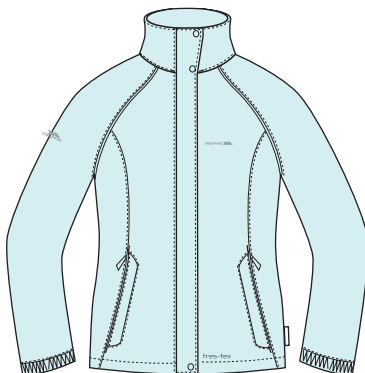

Technical Specification

Adjustable Concealed Hood
2 Zip Pockets
Drawcord at Hem
Full Elasticated Cuff
Packs into Pocket

Fabric Composition

Shell: 100% Polyamide
PU Coating
Mesh: 100% Polyester
Lining: 100% Polyester

Fabric Properties

Waterproof 3000mm
Breathable 3000mvp
Windproof
Taped Seams