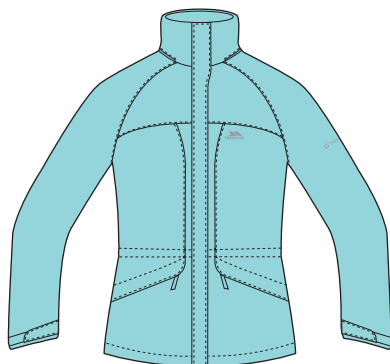

Waterproof 3000mm
Windproof
Taped Seams

Ⓢ This colour is available in Youths

BLACK CRIMSON POOL BLUE

Technical Specification

Adjustable Concealed Hood
2 Pockets
Hem & Waist Drawcord
Elasticated Cuff with Adjustable Velcro Tab