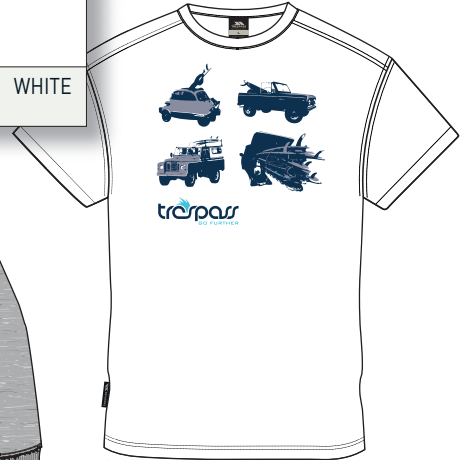

shirt: shako
shorts: kanpachi

tshirt: kani
shorts: kohada
hoody: wakame

GREY MARL

WHITE

tshirt: hoyo
shorts: hirage

polo shirt: samma
shorts: hirage

tshirt: hoyo
shorts: shinko

TSHIRT: KANI
SHORTS: KAJIKI