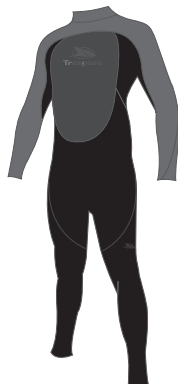

Fabric Composition

100% Neoprene Laminated
with Double Nylon

Fabric Properties

3mm

Y This colour is available in Youths

SURF | DIVER | MACLSMD10003

BLACK
DARK GREY

Technical Specification