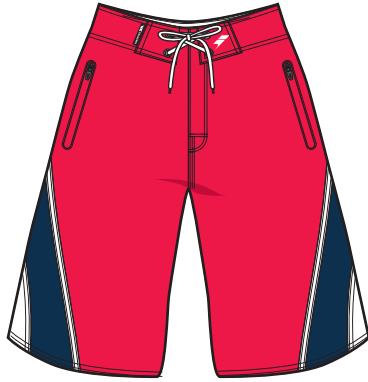

SURF | MUSTU | MABTSHH10009

BLACK
YELLOW
WHITE

FIESTA
NAVY
WHITE

NAVY BLUE
ATLANTIC
WHITE

SMOKE
BLACK
WHITE

Technical Specification

Long Length
Flat Waist with Laces
Coin Pocket
Key String
Surf Comb / Bottle Opener
3 x Low-Profile Zip Pockets
Placement Print
Back Zip Pocket

Fabric Composition

100% Polyester
145gsm Sateen Microfibre