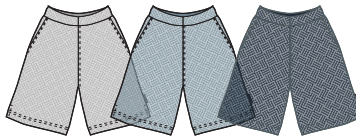

SURF | SHELF | MABTSHD10029

BLACK CHECK   **CONCRETE CHECK**   **SHARK CHECK**