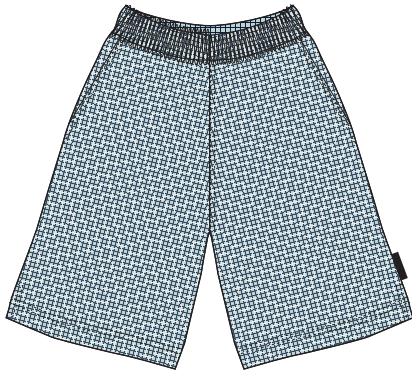

SURF | SHELF | MABTSHD10029

Technical Specification

Short Length
Elasticated Waist with Drawcord
Inner Mesh Pant
Coin Pocket
Bar Tacks at Stress Points
2 Pockets

Fabric Composition

65% Polyester / 35% Cotton
Mesh: 100% Polyester