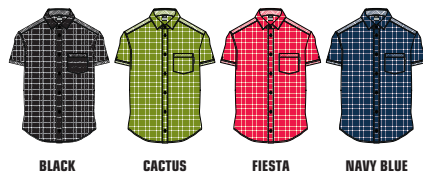

QUICKDRY

Technical Specification

Short Sleeves
Button Fastening
Yarn Dyed Check
Chest Pocket
Garment Wash
2 Piece Collar

Fabric Composition

100% Polyester

Fabric Properties

Quick Drying