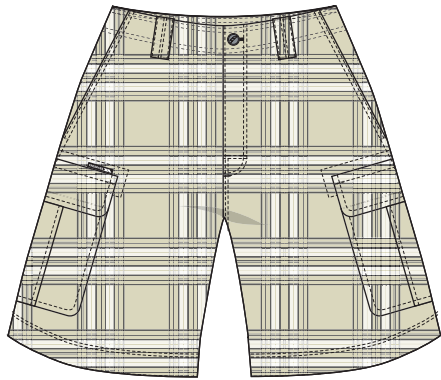

SURF | ISAKI | MABTSHH10019

ATLANTIC   NAVY BLUE   PUTTY   SMOKE

Technical Specification

Long Length
Flat Waist with Inner Drawcord
Side Entry Pockets
Yarn Dyed Check Fabric
Heavy Garment Wash
2 Bellow Patch Pockets
2 x Back Pockets

Fabric Composition

100% Cotton