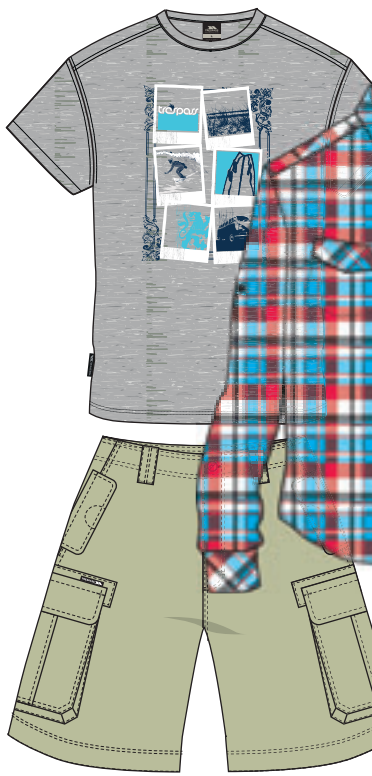

MENS
SURF

VEST: AKAMI
SHORTS: HIRAME
HOODY: WAKAME

tshirt: hamachi
shorts: kanpachi
shirt: tobiko

PUTTY

FIESTA

GREY MARL

tshirt: hoyo
shorts: konoshiro

shirt: ikura
shorts: inada