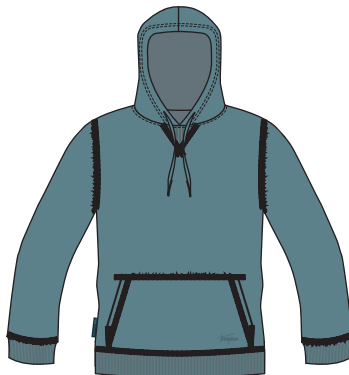

SURF | MEGABUCKS | MATOSWF20001

Technical Specification

Adjustable Grown On Hood
Kangaroo Front Pocket
Ribbed Cuffs & Hem
Raw Edge Seam Detail
Waffle Fabric Hood Lining

Fabric Composition

80% Cotton / 20% Polyester
320gsm
Hood Lining: 100% Cotton