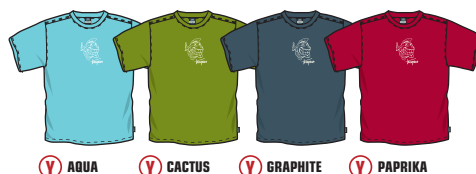

CASUAL | PITTSBURGH | MATOTSG10022 / MYTOTSG10006

Technical Specification

Short Sleeves
Round Neck
Contrast Print

Fabric Composition

65% Polyester / 35% Cotton

Ⓢ This colour is available in Youths