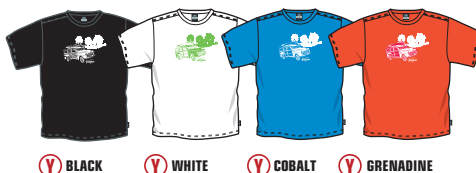

100% Cotton Jersey

This colour is available in Youths

SURF | HAMACHI | MATOTSH1007

Technical Specification

Short Sleeves
Round Neck
Print

Fabric Composition

100% Cotton Marl Jersey

CASUAL | NEWARK | MATOTSG10023 / MYTOTSG10005